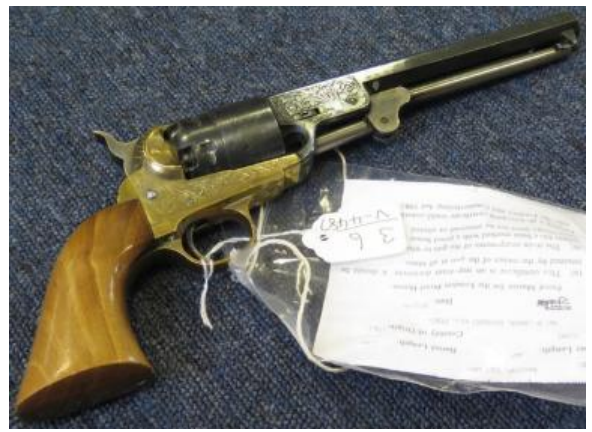

924	Revolver: Italian copy of a Colt Navy Revolver. Cal .44. Barrel marked 'NAVY MOD. 1851' Brass frame with engraving. Deactivated with certificate.	£80 - £85